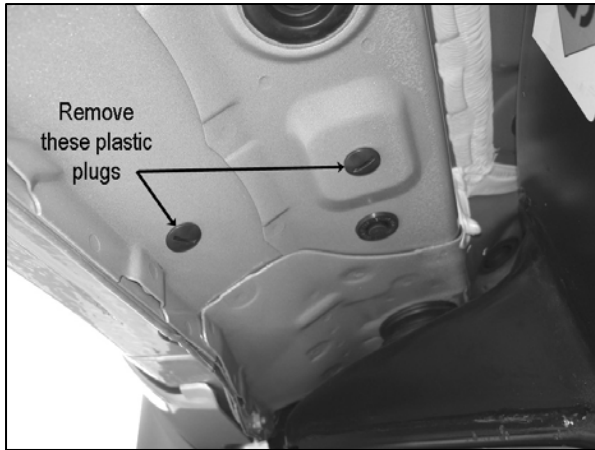

Driver Side Front Mounting Location