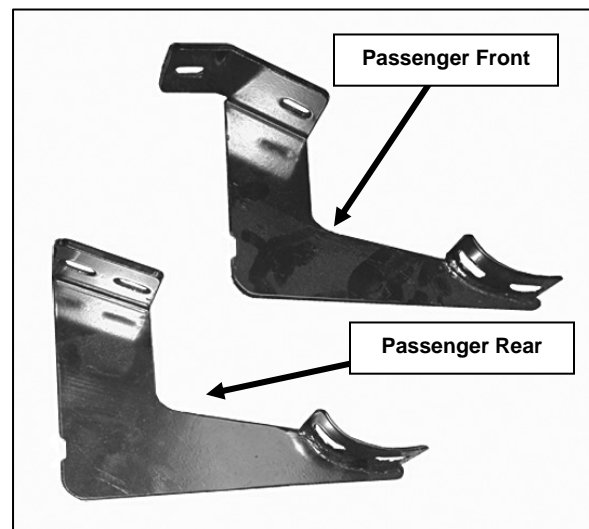

**PART#: 546\5466 Installation Instructions**

**Rampage 05-10 Toyota Tacoma Ext Cab**

**PARTS LIST:**

1	Driver/Left Sidebar	1	Passenger/Right Rear Mounting Bracket
1	Passenger/Right Sidebar	16	8-1.25mm x 30mm Hex Head Bolts
1	Driver/Left Front Mounting Bracket	16	8mm Lock Washers
1	Passenger/Right Front Mounting Bracket	16	8mm ID x 24mm OD x 2mm Flat Washers
1	Driver/Left Rear Mounting Bracket		

**PROCEDURE:**

- 1. REMOVE CONTENTS FROM BOX. VERIFY ALL PARTS ARE PRESENT. READ INSTRUCTIONS CAREFULLY.**
- Starting on the driver side front of the vehicle, use a flat screw driver to remove the plastic plugs. Partially attach drivers side front Mounting Bracket to vehicle using the included (2) 8mm x 30mm Hex Head Bolts, (2) 8mm Lock Washers and (2) 8mm Flat Washers. Repeat this step for installing the rear driver's side Mounting Bracket.
- Align holes on the Side Bar with holes on the Mounting Brackets. Attach Sidebar to Mounting Brackets with the included (6) 8-1.25mm x 30mm Hex Head Bolts, (6) 8mm Flat Washers and (6) 8mm Lock Washers. Do not tighten at this time.
- Level and adjust Sidebar properly and tighten all hardware.
- Repeat Steps 2-4 for installing passenger Sidebar.
- Do periodic inspections to the installation to make sure that all hardware is secure and tight.

### Driver Side Front Mounting Location

### Driver Side Rear Bracket Pictured

8mm x 30mm Hex Bolts  
8mm Lock Washers  
8mm Flat Washers