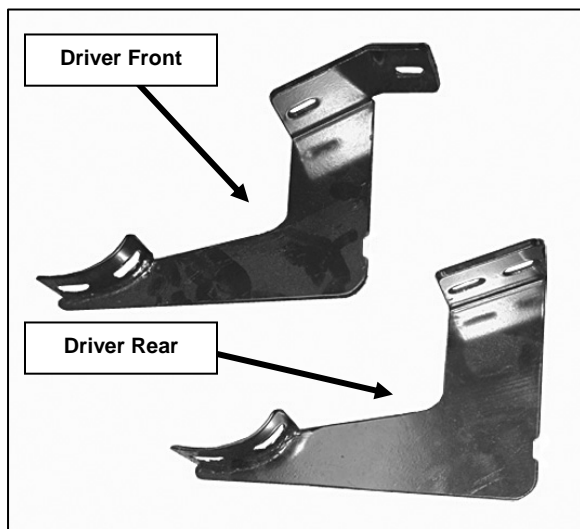

**PART#: 546\5466 Installation Instructions**

**Rampage 05-10 Toyota Tacoma Ext Cab**

**PARTS LIST:**

1	Driver/Left Sidebar	1	Passenger/Right Rear Mounting Bracket
1	Passenger/Right Sidebar	16	8-1.25mm x 30mm Hex Head Bolts
1	Driver/Left Front Mounting Bracket	16	8mm Lock Washers
1	Passenger/Right Front Mounting Bracket	16	8mm ID x 24mm OD x 2mm Flat Washers
1	Driver/Left Rear Mounting Bracket		

**PROCEDURE:**

- 1. REMOVE CONTENTS FROM BOX. VERIFY ALL PARTS ARE PRESENT. READ INSTRUCTIONS CAREFULLY.**
- Starting on the driver side front of the vehicle, use a flat screw driver to remove the plastic plugs. Partially attach drivers side front Mounting Bracket to vehicle using the included (2) 8mm x 30mm Hex Head Bolts, (2) 8mm Lock Washers and (2) 8mm Flat Washers. Repeat this step for installing the rear driver's side Mounting Bracket.
- Align holes on the Side Bar with holes on the Mounting Brackets. Attach Sidebar to Mounting Brackets with the included (6) 8-1.25mm x 30mm Hex Head Bolts, (6) 8mm Flat Washers and (6) 8mm Lock Washers. Do not tighten at this time.
- Level and adjust Sidebar properly and tighten all hardware.
- Repeat Steps 2-4 for installing passenger Sidebar.
- Do periodic inspections to the installation to make sure that all hardware is secure and tight.

### Driver Side Front Mounting Location

### Driver Side Rear Bracket Pictured

8mm x 30mm Hex Bolts  
8mm Lock Washers  
8mm Flat Washers