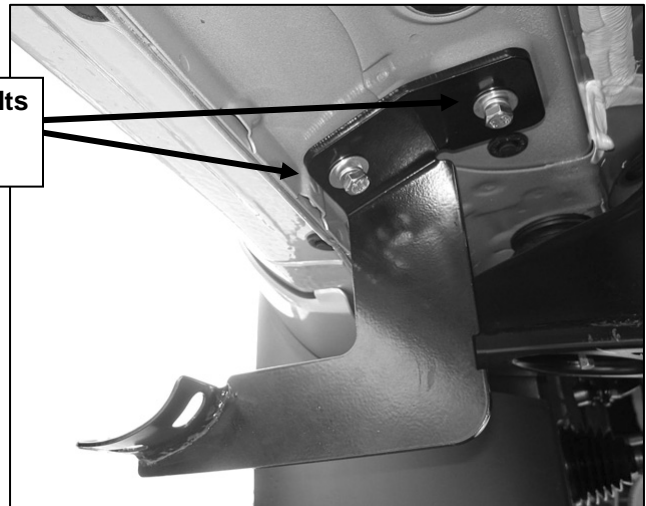

Driver Side Front Bracket Pictured

8mm x 30mm Hex Bolts
8mm Lock Washers
8mm Flat Washers